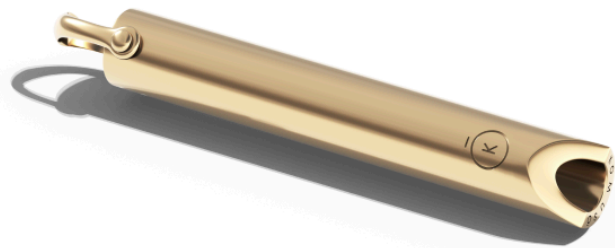

## Classic Shift

The first of its kind, the Shift helps you quickly and easily combat anxiety by slowing your breathing. It's a functional, elegant piece of jewelry that you wear against your heart, both as a tool and a gentle reminder to protect your wellbeing.

### PRODUCT DETAILS

- Pendant and chain made of 316 high grade polished stainless steel
- Shift pendant measures 2" in length
- Precise circumference supports a 10 second exhale
- Whisper quiet so you can use it anywhere, ultra durable